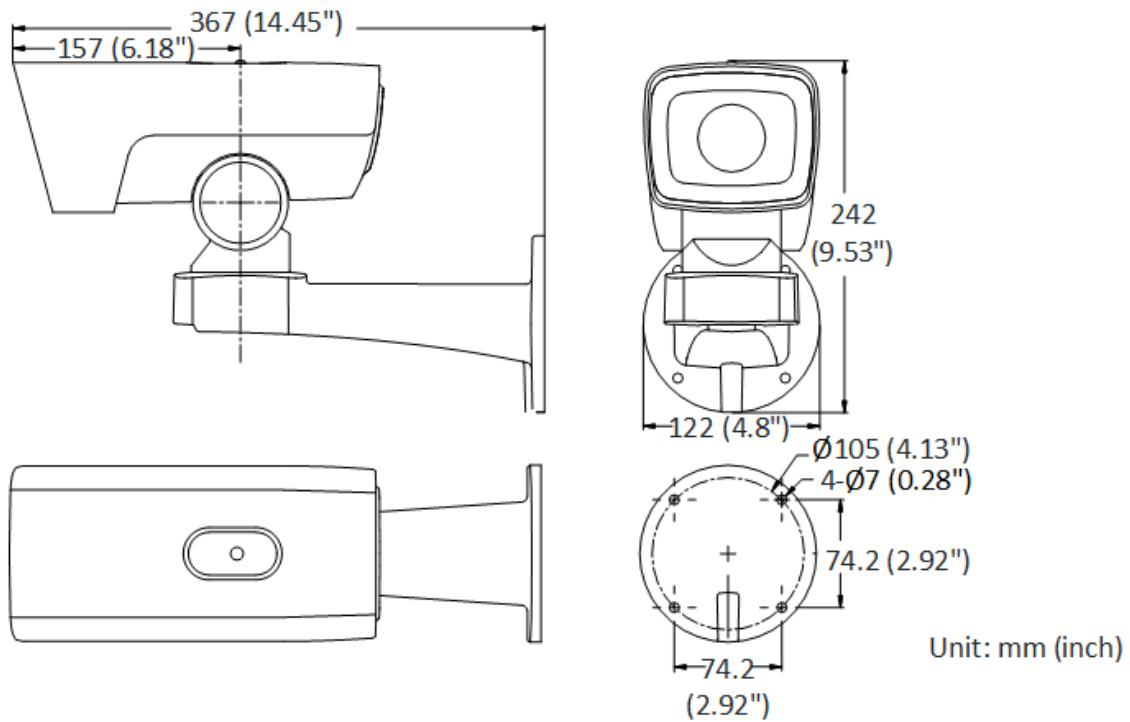

▪ **Dimension**

▪ **Accessory**

▪ **Included**